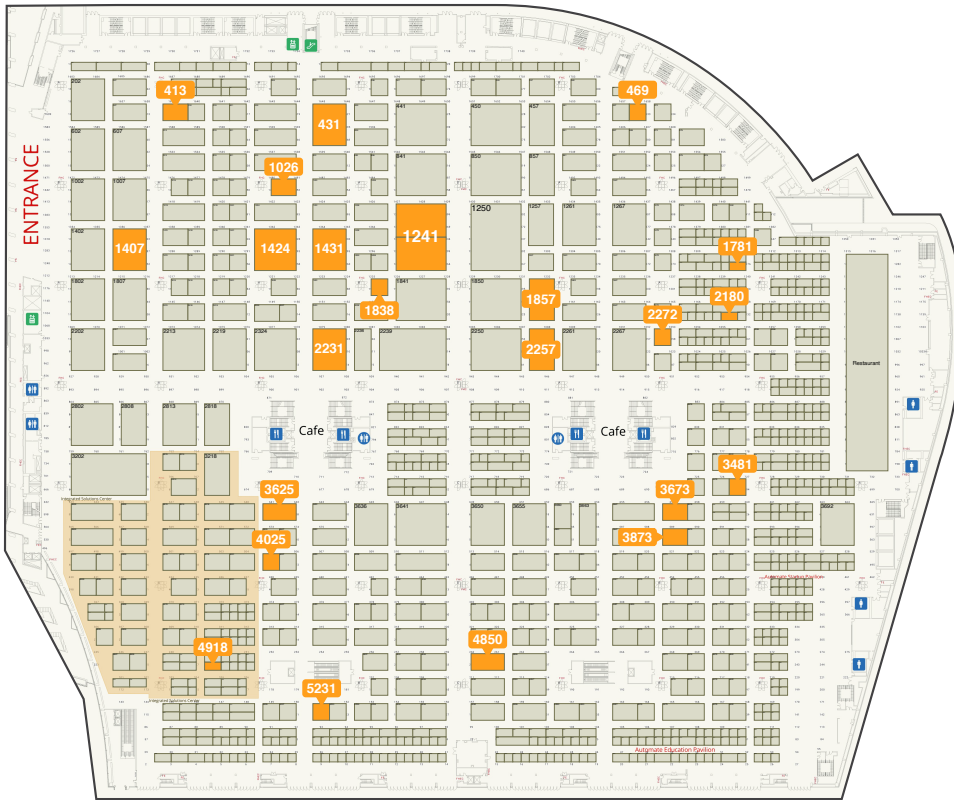

# AUTOMATE

May 6–9, 2024 • McCormick Place • Chicago

Booth	Company
413	Harmonic Drive 
431	PHD / YRG Robotics 
469	Smart Vision Lights 
1026	Balluff 
1241	MiR / Universal Robots 
1407	Zebra Technologies 
1424	OnRobot 
1781	Pinnacle Systems 
1838	Murrelektronik 
1857	Apera AI 
2180	Bodine Electric Company 
2231	Phoenix Contact 
2257	Kawasaki Robotics 
2272	Pepperl+Fuchs 
3481	CCS 
3625	QC Conveyors 
3873	Norgren 
4025	80/20 
4850	Schmersal 
4918	Pickit 3D 
5231	Leuze 